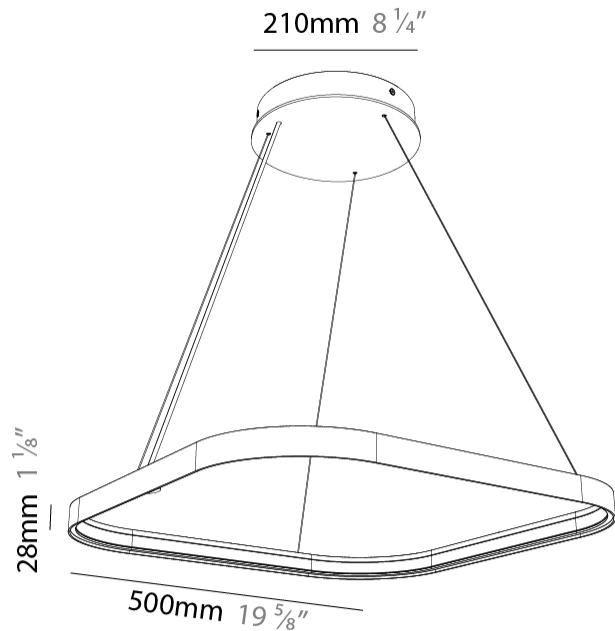

GENERAL

Series: Quantum Silhouette
Partner: Prolicht
Division: Architectural
Installation: Suspension
Product Type: Pendant
Mounting Location: Ceiling
Light Distribution: Direct / Indirect

PHYSICAL

Shape: Square
Length (mm): 500
Length (in): 19 11/16
Width (mm): 500
Width (in): 19 11/16
Height (mm): 28
Height (in): 1 1/8
Max. Overall Height (mm): 4028
Max. Overall Height (in): 158 3/16
Weight (kg): 0.8
Diffuser: PMMA - Opal
Fixture Finish: SSR / BKV / CWI / CRY / HAB / UFT / ITA / RUA / FTG / MYG / LOD / PUS / FRO / FUP / KIA / POP / BLS / SPG / MEY / GOH / CHC / COM / ABZ / JAG / OBR / MOS / ROR
Accent Finish: CHR / BLK
Fixture Material: PMMA / Aluminum

ELECTRICAL

Lamp Type: LED (Zhaga Standard)
Input Wattage (W): 22
Total Output Wattage (W): 20
Dimming: Non-Dimming / 0-10V Dimming / Phase Dimming / DALI Dimming / MATTER Dimming
Driver Included: Yes
Driver Location: Integrated
Driver Type: Constant Current - Universal
Driver Class: Class 2
Input Voltage (V): 120 - 277
Constant Current (MA): 850mA

LED

Color Temperature (°K): 2700 / 3000
Max. Delivered Lumen (lm): 1115 / 1168
Nominal Lumen (lm): 2143 / 2246
CRI: >80 CRI
Lamp Life (hrs): 50000

OPTICAL

RATINGS AND CERTIFICATIONS

Certified By: Certified for North American Standards
IP rating: IP20