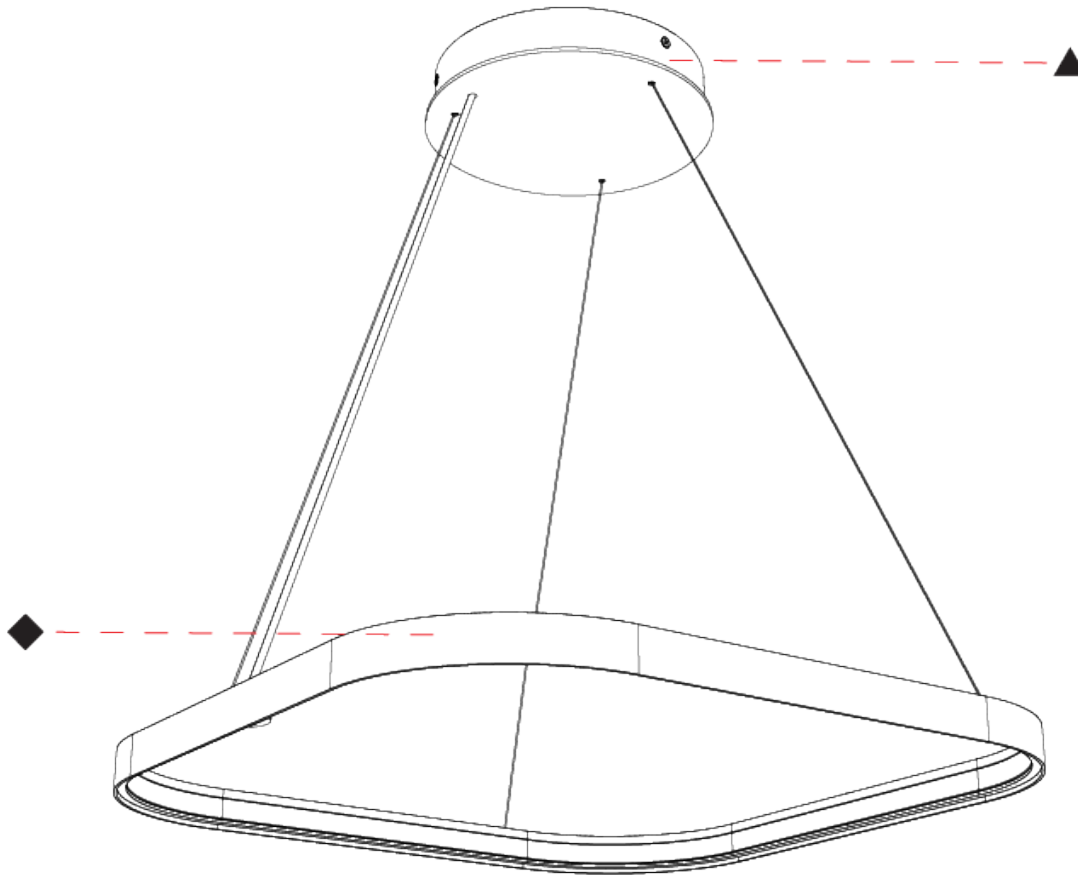

QUANTUM SILHOUETTE SUSPENSION

A3001048-

PROJECT	_____
TYPE	_____
SPECIFIER	_____
QUANTITY	_____
DATE	_____